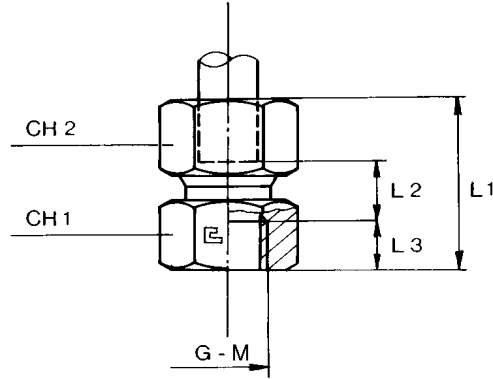

Female Connectors BSPP Thread

Carbon Steel ... SBFCG
Stainless Steel ... SSFCG

Series	Pressure	Tube							Item Number		
		OD	G	L1	L2	L3	CH1	CH2	Carbon Steel	Stainless Steel	
L Light	PN 315	6	1/8	34	7	12.0	14	14	SBFCG-06L-01	SSFCG-06L-01	
		8	1/4	39	7	17.0	19	17	SBFCG-08L-02	SSFCG-08L-02	
		10	1/4	40	8	17.0	19	19	SBFCG-10L-02	SSFCG-10L-02	
		12	3/8	41	9	17.0	24	22	SBFCG-12L-03	SSFCG-12L-03	
		15	1/2	46	11	20.0	27	27	SBFCG-15L-04	SSFCG-15L-04	
		18	1/2	47	10.5	20.0	27	32	SBFCG-18L-04	SSFCG-18L-04	
	PN 160	22	3/4	52	13.5	22.0	36	36	SBFCG-22L-06	SSFCG-22L-06	
		28	1	55	13	24.5	41	41	SBFCG-28L-08	SSFCG-28L-08	
		35	1 1/4	63	15	26.5	55	50	SBFCG-35L-10	SSFCG-35L-10	
		42	1 1/2	65	14.5	28.5	60	60	SBFCG-42L-12	SSFCG-42L-12	
S Heavy	PN 630	6	1/4	41	9	17.0	19	17	SBFCG-06S-02	SSFCG-06S-02	
		8	1/4	41	9	17.0	19	19	SBFCG-08S-02	SSFCG-08S-02	
		10	3/8	43	9.5	17.0	24	22	SBFCG-10S-03	SSFCG-10S-03	
		12	3/8	43	9.5	17.0	24	24	SBFCG-12S-03	SSFCG-12S-03	
		14	1/2	50	12	20.0	30	27	SBFCG-14S-04	SSFCG-14S-04	
	PN 400	16	1/2	50	11.5	20.0	30	30	SBFCG-16S-04	SSFCG-16S-04	
		20	3/4	56	12.5	22.0	36	36	SBFCG-20S-06	SSFCG-20S-06	
		25	1	62	12.5	24.5	41	46	SBFCG-25S-08	SSFCG-25S-08	
		30	1 1/4	69	16	26.5	55	50	SBFCG-30S-10	SSFCG-30S-10	
		PN 315	38	1 1/2	74	15.5	28.5	60	60	SBFCG-38S-12	SSFCG-38S-12