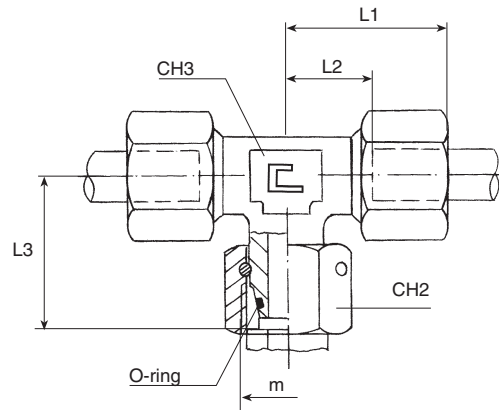

# Swivel Adjustable Branch Tee

Carbon Steel ... SBSRT  
Stainless Steel ... SSSRT

| Series     | Pressure | Tube   |           |         |      |      |     |     | Item Number  |                 |
|------------|----------|--------|-----------|---------|------|------|-----|-----|--------------|-----------------|
|            |          | OD     | M         | L1      | L2   | L3   | CH2 | CH3 | Carbon Steel | Stainless Steel |
| L<br>Light | PN 315   | 6      | M12 x 1.5 | 27      | 12   | 26   | 14  | 12  | SBSRT-06L    | SSSRT-06L       |
|            |          | 8      | M14 x 1.5 | 29      | 14   | 27.5 | 17  | 12  | SBSRT-08L    | SSSRT-08L       |
|            |          | 10     | M16 x 1.5 | 30      | 15   | 29   | 19  | 14  | SBSRT-10L    | SSSRT-10L       |
|            |          | 12     | M18 x 1.5 | 32      | 17   | 29.5 | 22  | 17  | SBSRT-12L    | SSSRT-12L       |
|            |          | 15     | M22 x 1.5 | 36      | 21   | 32.5 | 27  | 19  | SBSRT-15L    | SSSRT-15L       |
|            |          | 18     | M26 x 1.5 | 40      | 23.5 | 35.5 | 32  | 24  | SBSRT-18L    | SSSRT-18L       |
|            | PN 160   | 22     | M30 x 2   | 44      | 27.5 | 38.5 | 36  | 27  | SBSRT-22L    | SSSRT-22L       |
|            |          | 28     | M36 x 2   | 47      | 30.5 | 41.5 | 41  | 36  | SBSRT-28L    | SSSRT-28L       |
|            |          | 35     | M45 x 2   | 56      | 34.5 | 51   | 50  | 41  | SBSRT-35L    | SSSRT-35L       |
|            |          | 42     | M52 x 2   | 63      | 40   | 56   | 60  | 50  | SBSRT-42L    | SSSRT-42L       |
| S<br>Heavy | PN 400   | 6      | M14 x 1.5 | 31      | 16   | 27   | 17  | 12  | SBSRT-06S    | SSSRT-06S       |
|            |          | 8      | M16 x 1.5 | 32      | 17   | 27.5 | 19  | 14  | SBSRT-08S    | SSSRT-08S       |
|            |          | 10     | M18 x 1.5 | 34      | 17.5 | 30   | 22  | 17  | SBSRT-10S    | SSSRT-10S       |
|            |          | 12     | M20 x 1.5 | 38      | 21.5 | 31   | 24  | 17  | SBSRT-12S    | SSSRT-12S       |
|            |          | 14     | M22 x 1.5 | 40      | 22   | 35   | 27  | 19  | SBSRT-14S    | SSSRT-14S       |
|            | PN 630   | 16     | M24 x 1.5 | 43      | 24.5 | 36.5 | 30  | 24  | SBSRT-16S    | SSSRT-16S       |
|            |          | 20     | M30 x 2   | 48      | 26.5 | 44.5 | 36  | 27  | SBSRT-20S    | SSSRT-20S       |
|            |          | 25     | M36 x 2   | 54      | 30   | 50   | 46  | 36  | SBSRT-25S    | SSSRT-25S       |
|            |          | 30     | M42 x 2   | 62      | 35.5 | 55   | 50  | 41  | SBSRT-30S    | SSSRT-30S       |
|            |          | PN 315 | 38        | M52 x 2 | 72   | 41   | 63  | 60  | 50           | SBSRT-38S       |